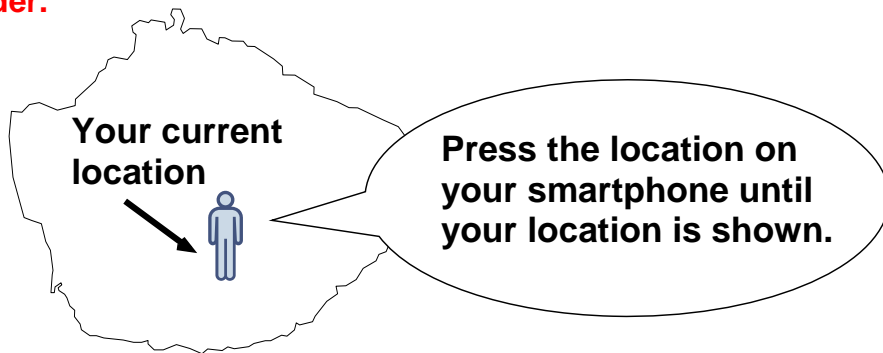

For your safety when trekking in the mountains, we recommend that you have a smartphone with a GPS navigation app. This will help us locate you in case of emergencies.

1. Turn on your location setting on your smartphone.

2. Open the GPS navigation app on your smartphone.

***Make sure beforehand the navigation app is installed and allow app to follow your location. This will enable GPS to locate you even when you are not connected to your mobile provider.**

3. A location number will appear. Give this number to the police.

The GPS navigation apps will indicate the latitude and longitude coordinates of your location on your smartphone screen. When you contact the police, please give them these numbers.